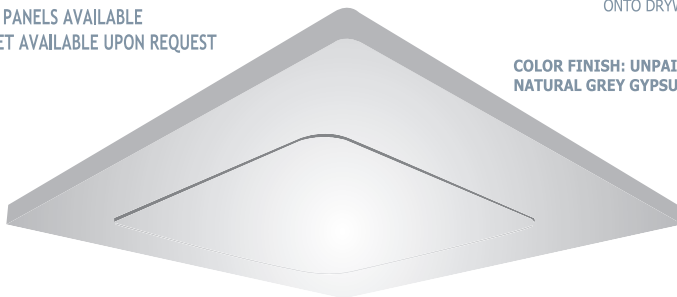

COLOR FINISH: UNPAINTED NATURAL GREY GYPSUM