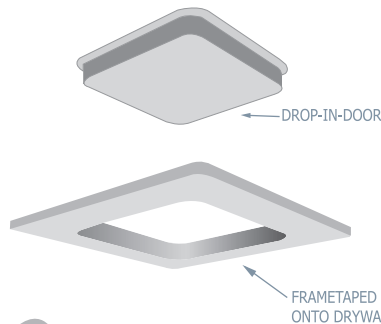

CREATING SEAMLESS SOLUTIONS

Seamless™ Access Panels by Castle are manufactured direct, manufactured from **GFRG/GFRC & 70% post-consumer recycled glass**, for a unique **GREEN** design-matrix designed to blend seamlessly into your walls and ceilings. They consist of a surround frame and either a drop-in door or hinged door. Available in Twenty standard residential or commercial sizes, Castle panels are perfect for jobs where access is required at regular intervals. Lightweight and easily textured, the panels can be used in both new and retrofit construction across unlimited applications. Their smart design to help contractors work smarter, faster and better, the Seamless™ panels feature a tapered edge for tape joints and won't shrink, crack or sag. Seamless™ Access Panels provide an aesthetically pleasing solution for a more attractive interior.

PRODUCT FEATURES

- Tapered edge for tape joint
- Lightweight
- No shrinking, cracking, sagging or rusting
- Concealed hinge
- Moisture resistant
- Easily textured
- Single trade installation
- Blends seamlessly into surrounding drywall
- Reduce labor costs
- Zero mold & fungus growth

Square or Radius Corners POP-OUT ACCESS PANELS

Part Code	Access Opening	Rough Opening
580009	9" x 9"	15" x 15"
580012	12" x 12"	18" x 18"
581218	12" x 18"	18" x 24"
580016	16" x 16"	22" x 22"
580018	18" x 18"	24" x 24"
580020	20" x 20"	26" x 26"
580024	24" x 24"	30" x 30"
580030	30" x 30"	36" x 36"
581236	12" x 36"	18" x 42"
581836	18" x 36"	24" x 42"

- CUSTOM SIZES AVAILABLE
- ROUND POP-OUT PANELS AVAILABLE
- NEOPRENE GASKET AVAILABLE UPON REQUEST

COLOR FINISH: UNPAINTED NATURAL GREY GYPSUM

HINGED ACCESS PANELS