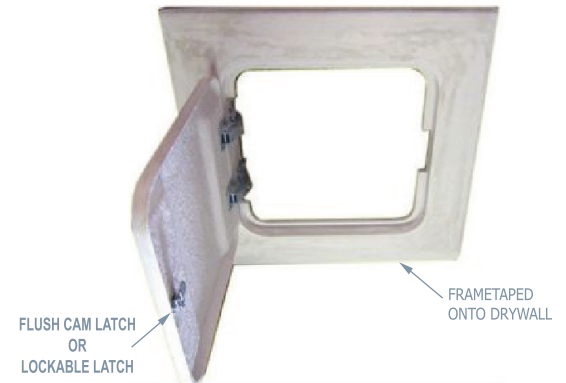

## CREATING SEAMLESS SOLUTIONS

**Seamless™ Access Panels by Castle** are manufactured direct, manufactured from **GFRG/GFRC & 70% post-consumer recycled glass**, for a unique **GREEN** design-matrix designed to blend seamlessly into your walls and ceilings. They consist of a surround frame and either a drop-in door or hinged door. Available in Twenty standard residential or commercial sizes, Castle panels are perfect for jobs where access is required at regular intervals. Lightweight and easily textured, the panels can be used in both new and retrofit construction across unlimited applications. Their smart design to help contractors work smarter, faster and better, the Seamless™ panels feature a tapered edge for tape joints and won't shrink, crack or sag. Seamless™ Access Panels provide an aesthetically pleasing solution for a more attractive interior.

### PRODUCT FEATURES

- Tapered edge for tape joint
- Lightweight
- No shrinking, cracking, sagging or rusting
- Concealed hinge
- Moisture resistant
- Easily textured
- Single trade installation
- Blends seamlessly into surrounding drywall
- Reduce labor costs
- Zero mold & fungus growth

### Square or Radius Corners POP-OUT ACCESS PANELS

Part Code	Access Opening	Rough Opening
580009	9" x 9"	15" x 15"
580012	12" x 12"	18" x 18"
581218	12" x 18"	18" x 24"
580016	16" x 16"	22" x 22"
580018	18" x 18"	24" x 24"
580020	20" x 20"	26" x 26"
580024	24" x 24"	30" x 30"
580030	30" x 30"	36" x 36"
581236	12" x 36"	18" x 42"
581836	18" x 36"	24" x 42"

- \* CUSTOM SIZES AVAILABLE
- \* ROUND POP-OUT PANELS AVAILABLE
- \* NEOPRENE GASKET AVAILABLE UPON REQUEST

COLOR FINISH: UNPAINTED NATURAL GREY GYPSUM