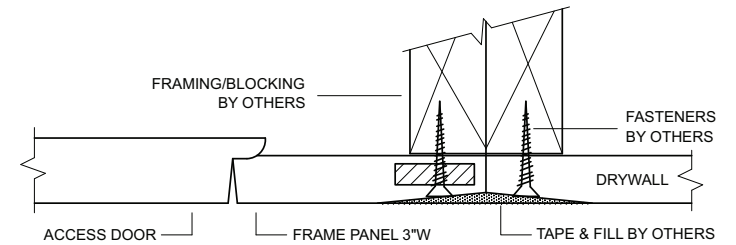

GFRG ROUND POP-OUT ACCESS PANEL

TOP VIEW

SECTION VIEW

GFRG ROUND POP-OUT ACCESS PANEL

AVAILABLE PRODUCT ITEMS SCHEDULE

STOCK #	ROUND ACCESS DOOR OPENING SIZE	ROUGH OPENING SIZE
RD-580009	∅ 9"	15" x 15"
RD-580012	∅ 12"	18" x 18"
RD-580016	∅ 16"	22" x 22"
RD-580018	∅ 18"	24" x 24"
RD-580024	∅ 24"	30" x 30"
RD-580030	∅ 30"	36" x 36"