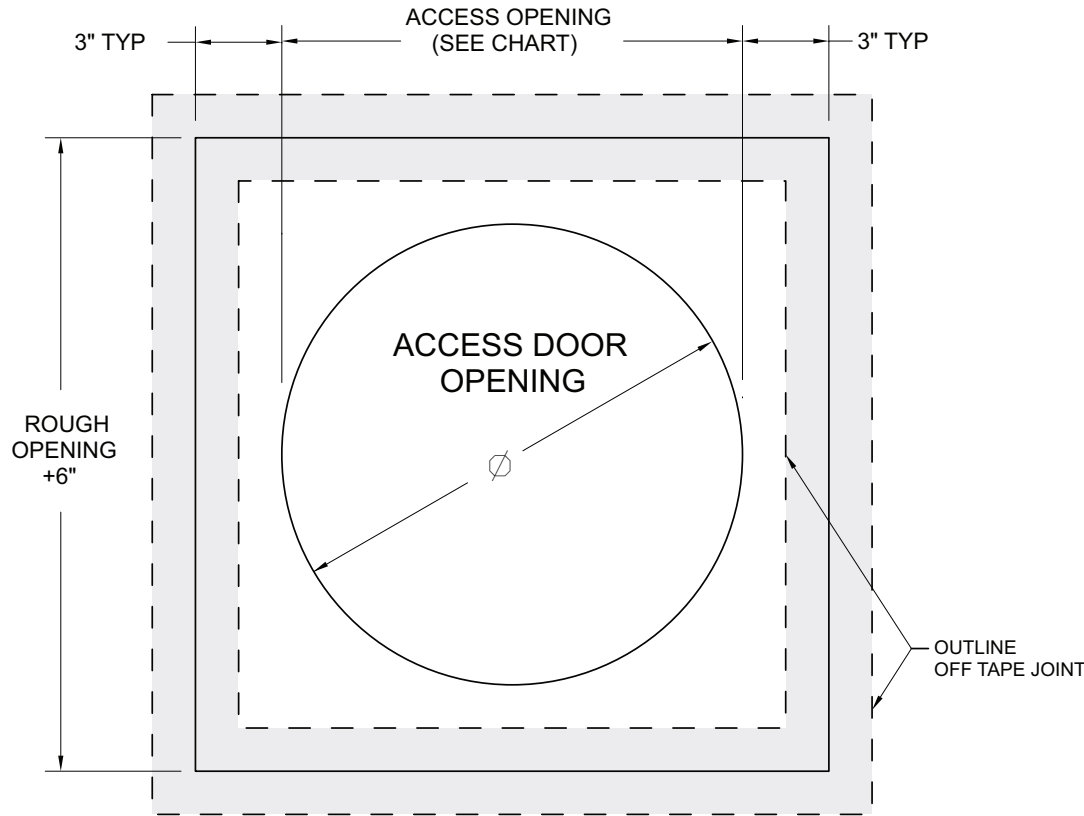

GFRG ROUND POP-OUT ACCESS PANEL

TOP VIEW

SECTION VIEW

GFRG ROUND POP-OUT ACCESS PANEL

AVAILABLE PRODUCT ITEMS SCHEDULE

STOCK #	ROUND ACCESS DOOR OPENING SIZE	ROUGH OPENING SIZE
RD-580009	∅ 9"	15" x 15"
RD-580012	∅ 12"	18" x 18"
RD-580016	∅ 16"	22" x 22"
RD-580018	∅ 18"	24" x 24"
RD-580024	∅ 24"	30" x 30"
RD-580030	∅ 30"	36" x 36"

CUSTOM SIZES AVAILABLE.

NEOPRENE GASKET AVAILABLE UPON REQUEST.

THIRD ANGLE
PROJECTION

CASTLE ACCESS PANELS & FORMS INC.

173 Adesso Drive, Unit 2, Concord ON L4K 3C3

Phone (905)738-8089 Fax (905)760-9234

inquiries@castleaccesspanels.com