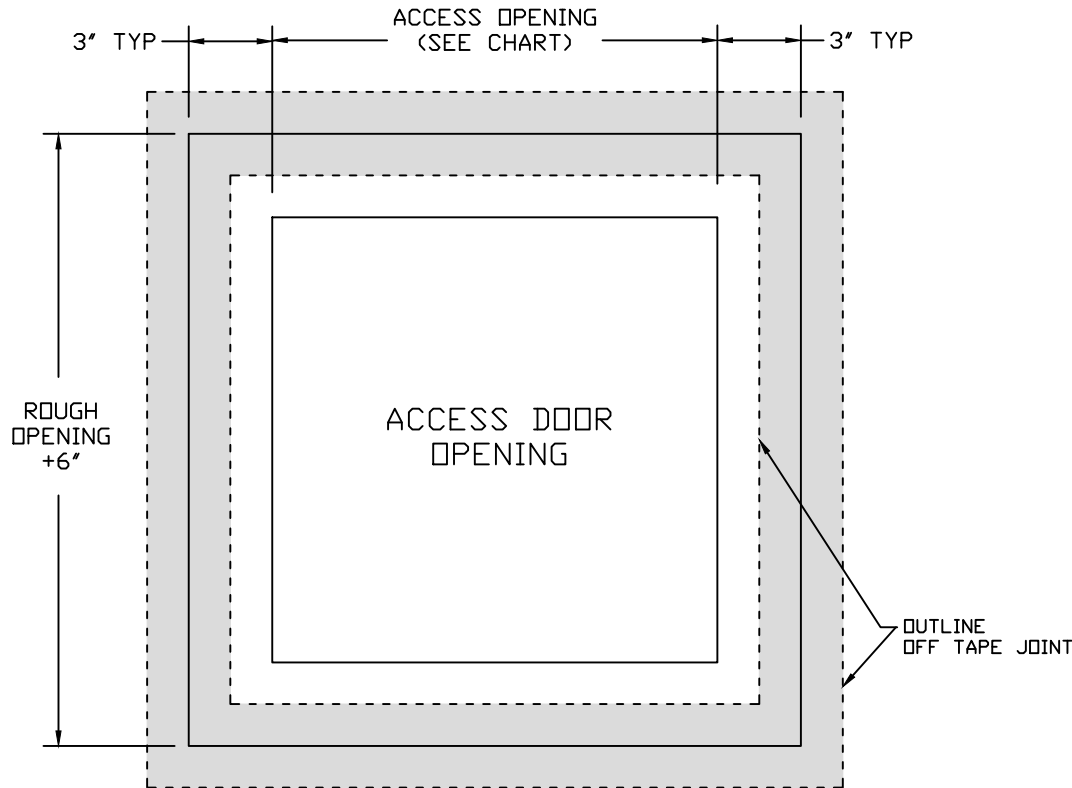

# GFRG POP-OUT ACCESS PANEL

## SQUARE CORNER

TOP VIEW

SECTION VIEW

### GFRG SQUARE CORNER POP-OUT ACCESS PANEL

AVAILABLE PRODUCT ITEMS SCHEDULE

STOCK#	ACCESS DOOR OPENING SIZE	ROUGH OPENING SIZE
SQ-580005	5" x 5"	11" x 11"
SQ-580006	6" x 6"	12" x 12"
SQ-580008	8" x 8"	14" x 14"
SQ-580009	9" x 9"	15" x 15"
SQ-580010	10" x 10"	16" x 16"
SQ-580012	12" x 12"	18" x 18"
SQ-580014	14" x 14"	20" x 20"
SQ-580016	16" x 16"	22" x 22"
SQ-580018	18" x 18"	24" x 24"
SQ-580020	20" x 20"	26" x 26"
SQ-580024	24" x 24"	30" x 30"
SQ-580030	30" x 30"	36" x 36"
SQ-580036	36" x 36"	42" x 42"
SQ-580040	40" x 40"	46" x 46"
SQ-580042	42" x 42"	48" x 48"
SQ-580048	48" x 48"	54" x 54"
SQ-581218	12" x 18"	18" x 24"
SQ-581236	12" x 36"	18" x 42"
SQ-581824	18" x 24"	24" x 30"
SQ-581836	18" x 36"	24" x 42"
SQ-582040	20" x 40"	26" x 46"
SQ-582436	24" x 36"	30" x 42"
SQ-582442	24" x 42"	30" x 48"
SQ-582448	24" x 48"	30" x 54"
SQ-582460	24" x 60"	30" x 66"
SQ-582472	24" x 72"	30" x 78"
SQ-582478	24" x 78"	30" x 84"
SQ-583042	30" x 42"	36" x 48"
SQ-583642	36" x 42"	42" x 48"
SQ-584260	42" x 60"	48" x 66"
SQ-584272	42" x 72"	48" x 78"