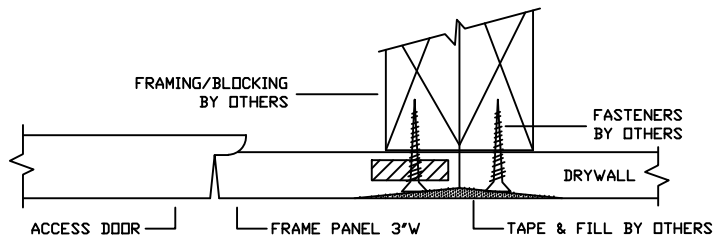

# GFRG POP-OUT ACCESS PANEL

## SQUARE CORNER

TOP VIEW

SECTION VIEW

### GFRG SQUARE CORNER POP-OUT ACCESS PANEL

AVAILABLE PRODUCT ITEMS SCHEDULE

STOCK#	ACCESS DOOR OPENING SIZE	ROUGH OPENING SIZE
SQ-580005	5" x 5"	11" x 11"
SQ-580006	6" x 6"	12" x 12"
SQ-580008	8" x 8"	14" x 14"
SQ-580009	9" x 9"	15" x 15"
SQ-580010	10" x 10"	16" x 16"
SQ-580012	12" x 12"	18" x 18"
SQ-580014	14" x 14"	20" x 20"
SQ-580016	16" x 16"	22" x 22"
SQ-580018	18" x 18"	24" x 24"
SQ-580020	20" x 20"	26" x 26"
SQ-580024	24" x 24"	30" x 30"
SQ-580030	30" x 30"	36" x 36"
SQ-580036	36" x 36"	42" x 42"
SQ-580040	40" x 40"	46" x 46"
SQ-580042	42" x 42"	48" x 48"
SQ-580048	48" x 48"	54" x 54"
SQ-581218	12" x 18"	18" x 24"
SQ-581236	12" x 36"	18" x 42"
SQ-581824	18" x 24"	24" x 30"
SQ-581836	18" x 36"	24" x 42"
SQ-582040	20" x 40"	26" x 46"
SQ-582436	24" x 36"	30" x 42"
SQ-582442	24" x 42"	30" x 48"
SQ-582448	24" x 48"	30" x 54"
SQ-582460	24" x 60"	30" x 66"
SQ-582472	24" x 72"	30" x 78"
SQ-582478	24" x 78"	30" x 84"
SQ-583042	30" x 42"	36" x 48"
SQ-583642	36" x 42"	42" x 48"
SQ-584260	42" x 60"	48" x 66"
SQ-584272	42" x 72"	48" x 78"